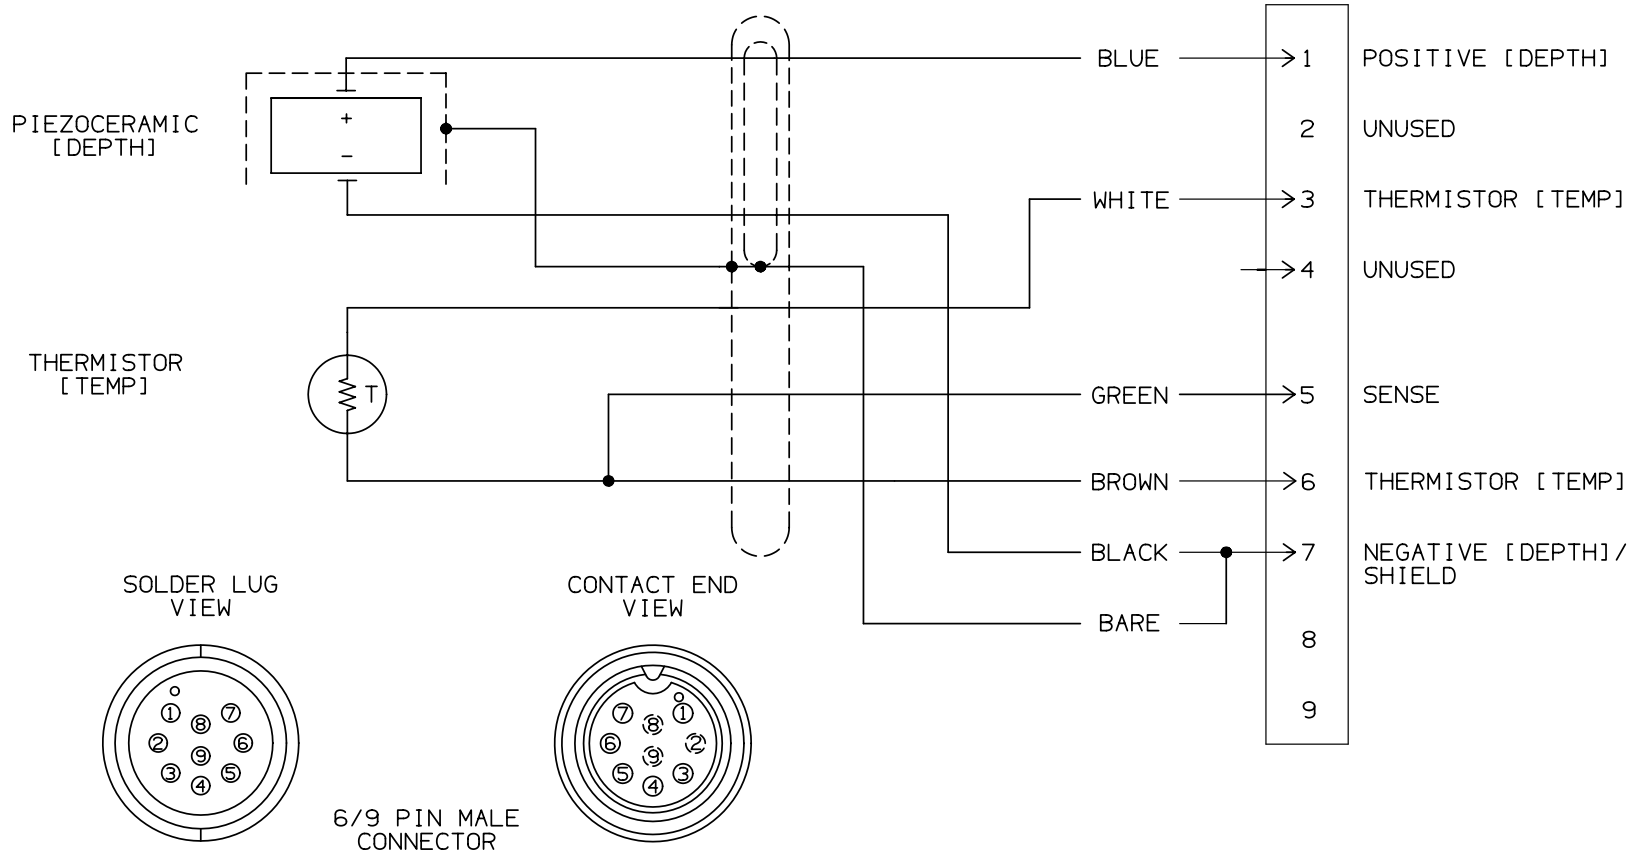

NOTE :

1. RED WIRE IS NOT USED AND IS CUT OFF AT BOTH ENDS.

91-641 REV 01

Company Key:

Italic - older models

Bold - current models